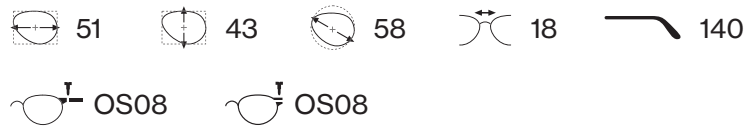

Hinge screw

Rimlock screw

Trim screw

WOMAN

Women

ESPRIT

ET33503

NEW